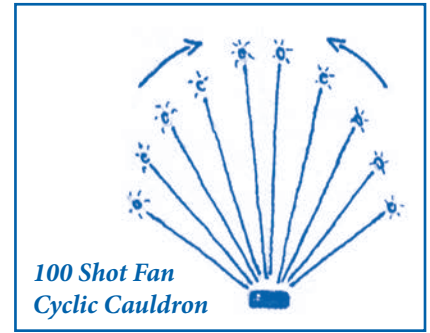

100 Shot Fan
Cyclic Cauldron

SPIELBAUER FIREWORKS CO.

Isn't the best fireworks company because it's the oldest – It is the oldest because it is the best!

48 SHOT ASSORTED COLOR FLAMES ON WATER (WATER CAKE) (45 SEC.)	$145.50
48 SHOT CRACKLING TAIL ON WATER (WATER CAKE) (15 SEC.)	145.50
48 SHOT FRESH MINES AND SILVER CRACKLING STARS ON WATER (WATER CAKE) (15 SEC.).....	145.50
48 SHOT CROSSETTE ON WATER (WATER CAKE) (15 SEC.)	145.50
210 SHOT FAN RED & BLUE TO SILVER CROSSETTE BOX (13 SEC.).....	190.00
210 SHOT "X" RED & GREEN SCENERY BOX.....	190.00
300 SHOT FAN RED, WHITE, BLUE MINES & PEONY BOX (40 SEC.)	220.00
300 SHOT ASSORTED STARS W/WHISTLING CRACKLING BOX (40 SEC.)	220.00
300 SHOT FAN SILVER GLITTERING CRACKLING CROSSETTE BOX (40 SEC.).....	220.00
300 SHOT BIG WILLOW W/GREEN STROBE BOX (40 SEC.).....	220.00
150 SHOT FAN FLIGHTED BROCADE CROWN CROSSETTE BOX (22 SEC.).....	220.00
150 SHOT FAN THREE PACE FIVE TIME FLOWER CROWN CROSSETTE BOX (22 SEC.).....	220.00
150 SHOT FAN THREE TIMES & FIVE TIMES NEW COLOR CROSSETTE BOX (22 SEC.)	220.00
80 SHOT FAN COLOR WILLOW & WHITE STROBE MINE BOX (30 SEC.).....	230.00
80 SHOT "Z" BROCADE CROWN W/GOLDEN TAIL BOX.....	230.00
80 SHOT FAN SILVER LION TO COLOR CRACKLING CHRYSANTHEMUM BOX (30 SEC.).....	230.00
80 SHOT FAN GOLD CHRYSANTHEMUM SILVER CRACKLING FLOWER TAIL BOX (4 SEC.).....	230.00
80 SHOT VARIEGATED FALLING LEAVES BOX (30 SEC.).....	230.00
80 SHOT "Z" COLOR WILLOW W/SILVER TAIL BOX (22 SEC.)	230.00
100 SHOT "Z" BROCADE CROWN MINES BOX (15 SEC.)	230.00
180 SHOT FAN TWO STAGE WHISTLE & ASSORTED CHRYSANTHEMUM BOX (40 SEC.).....	230.00

300 SHOT CHRISTMAS TREE BOX (22 SEC.).....	230.00
2.5 INCH 25 SHOT BROCADE CROWN BOX (30 SEC.)	230.00
100 SHOT FAN PATRIOTIC CYCLIC CAULDRON BOX (30 SEC.).....	235.00
225 SHOT GOLDEN MINES & GREEN GLITTERING & PINK CROSSETTE BOX (40 SEC.)	235.00
250 SHOT FAN BROCADE CROWN BOX (45 SEC.)	235.00
250 SHOT FAN BROCADE CROWN TAIL & BROCADE CROWN CROSSETTE BOX (45 SEC.).....	235.00
300 SHOT "X" PINK & LEMON BOX (22 SEC.).....	235.00
2 INCH 50 SHOT MULTI COLOR PEONY FINALE W/SILVER TAIL BOX (40 SEC.)	235.00
150 SHOT HAPPY STARS BOX (45 SEC.)	290.00
280 SHOT FAN 3 TIMES WHISTLE BOX (16 SEC.)	290.00
2.5 INCH 36 SHOT ASSORTED RING BOX (40 SEC.).....	290.00
2.5 INCH 36 SHOT RISING FISH & WHISTLE W/CRACKLING TRAIL BOX (40 SEC.)	290.00
2.5 INCH 36 SHOT CRACKLING COCONUT TREE BOX (40 SEC.)	290.00
2.5 INCH 36 SHOT ASSORTED DAHLIA W/SILVER BEES MINES BOX (65 SEC.).....	290.00
3 INCH 25 SHOT PEANUT BROCADE CROWN BOX (70 SEC.)	505.00

CROWN PYRO

50 SHOT FAN RED BLINK BOUQUET WITH TITANIUM CHRYS. W/CRACKLING WILLOW CAKE (33 SEC.).....	$145.50
49 SHOT FAN RED BLINK WITH RED BLINK BOUQUET CAKE (18 SEC.).....	145.50
50 SHOT COLORFUL TAIL TO SALUTE CAKE (6 SEC.)	145.50