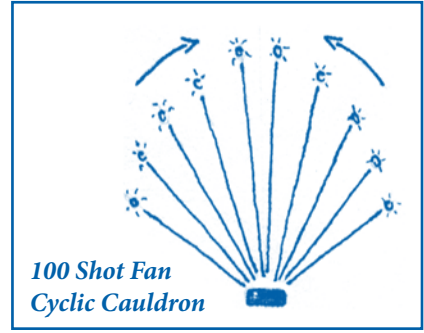

SPIELBAUER FIREWORKS CO.

Isn't the best fireworks company because it's the oldest – It is the oldest because it is the best!

48 SHOT YELLOW FLAMES ON WATER (WATER CAKE) (45 SEC.)	$115.50
48 SHOT GREEN FLAMES ON WATER (WATER CAKE) (45 SEC.)	115.50
48 SHOT ASSORTED COLOR FLAMES ON WATER (WATER CAKE) (45 SEC.)	115.50
48 SHOT CRACKLING TAIL ON WATER (WATER CAKE) (15 SEC.)	115.50
48 SHOT FRESH MINES AND SILVER CRACKLING STARS ON WATER (WATER CAKE) (15 SEC.)	115.50
48 SHOT CROSSETTE ON WATER (WATER CAKE) (15 SEC.)	115.50
210 SHOT FAN RED & BLUE TO SILVER CROSSETTE BOX (13 SEC.)	150.00
210 SHOT "X" RED & GREEN SCENERY BOX.....	150.00
300 SHOT FAN RED, WHITE, BLUE MINES & PEONY BOX (40 SEC.)	175.00
300 SHOT ASSORTED STARS W/WHISTLING CRACKLING BOX (40 SEC.)	175.00
300 SHOT FAN SILVER GLITTERING CRACKLING CROSSETTE BOX (40 SEC.)	175.00
300 SHOT BIG WILLOW W/GREEN STROBE BOX (40 SEC.)	175.00
150 SHOT FAN FLIGHTED BROCADE CROWN CROSSETTE BOX (22 SEC.)	175.00
150 SHOT FAN THREE PACE FIVE TIME FLOWER CROWN CROSSETTE BOX (22 SEC.)	175.00
150 SHOT FAN THREE TIMES & FIVE TIMES NEW COLOR CROSSETTE BOX (22 SEC.)	175.00
80 SHOT FAN COLOR WILLOW & WHITE STROBE MINE BOX (30 SEC.)	180.00
80 SHOT "Z" BROCADE CROWN W/GOLDEN TAIL BOX.....	180.00
80 SHOT FAN SILVER LION TO COLOR CRACKLING CHRYSANTHEMUM BOX (30 SEC.)	180.00
80 SHOT FAN GOLD CHRYSANTHEMUM SILVER CRACKLING FLOWER TAIL BOX (4 SEC.)	180.00
80 SHOT VARIEGATED FALLING LEAVES BOX (30 SEC.)	180.00
80 SHOT "Z" COLOR WILLOW W/SILVER TAIL BOX (22 SEC.)	180.00
100 SHOT "Z" BROCADE CROWN MINES BOX (15 SEC.)	180.00
180 SHOT FAN TWO STAGE WHISTLE & ASSORTED CHRYSANTHEMUM BOX (40 SEC.)	180.00
300 SHOT CHRISTMAS TREE BOX (22 SEC.)	180.00

2.5 INCH 25 SHOT BROCADE CROWN BOX (30 SEC.)	180.00
100 SHOT FAN PATRIOTIC CYCLIC CAULDRON BOX (30 SEC.)	185.00
225 SHOT GOLDEN MINES & GREEN GLITTERING & PINK CROSSETTE BOX (40 SEC.)	185.00
250 SHOT FAN BROCADE CROWN BOX (45 SEC.)	185.00
250 SHOT FAN BROCADE CROWN TAIL & BROCADE CROWN CROSSETTE BOX (45 SEC.)	185.00
300 SHOT "X" PINK & LEMON BOX (22 SEC.)	185.00
2 INCH 50 SHOT MULTI COLOR PEONY FINALE W/SILVER TAIL BOX (40 SEC.)	185.00
150 SHOT HAPPY STARS BOX (45 SEC.)	230.00
280 SHOT FAN 3 TIMES WHISTLE BOX (16 SEC.)	230.00
2.5 INCH 36 SHOT ASSORTED RING BOX (40 SEC.)	230.00
2.5 INCH 36 SHOT RISING FISH & WHISTLE W/CRACKLING TRAIL BOX (40 SEC.)	230.00
2.5 INCH 36 SHOT CRACKLING COCONUT TREE BOX (40 SEC.)	230.00
2.5 INCH 36 SHOT ASSORTED DAHLIA W/SILVER BEES MINES BOX (65 SEC.)	230.00
3 INCH 25 SHOT PEANUT BROCADE CROWN BOX (70 SEC.)	400.00

CROWN PYRO

50 SHOT FAN RED BLINK BOUQUET WITH TITANIUM CHRYS. W/CRACKLING WILLOW CAKE (33 SEC.)	$115.50
49 SHOT FAN RED BLINK WITH RED BLINK BOUQUET CAKE (18 SEC.)	115.50