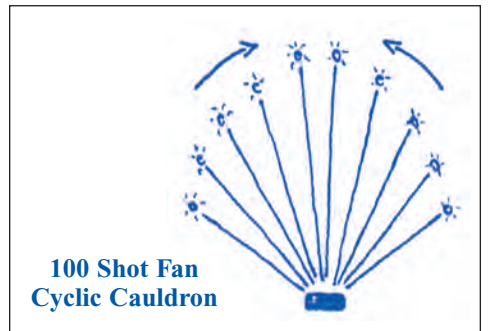

210 SHOT FAN DANCING PATRIOTIC CROSSETTE BOX – fires a stream of red and blue stars that weave .....
in and out of each other then break into silver streaks 100 ft. overhead.

150 SHOT FAN SHAPED FLIGHTED BROCADE CROWN CROSSETTE BOX – Fires 30 golden aerial shells .....
in groups of ten quickly, pauses and repeats. Total of five sets of thirty shells.

300 SHOT FAN SHAPED RED, WHITE & BLUE BOX – Creates patriotic color scheme in sky overhead. ....

300 SHOT WHISTLING, CRACKLING & COLORED STARS BOX.....
Fills the sky with colored stars, screeching whistles, and multiple crackling breaks.

36 SHOT 2.5 INCH ASSORTED RING BOX – Creates perfect variegated color rings in the sky above. ....

36 SHOT 2.5 INCH RISING FISH & WHISTLES W/ CRACKLING TRAIL BOX – Loud whistling spinners .....
rise from ground level leaving crackling stars behind.

300 SHOT CHRISTMAS TREE BARAGE BOX – Novelty box that fires 300 zig-zagging silver bullets .....
that create a dense silver pyramid.

100 SHOT FAN SHAPED CYCLIC CAULDRON BARRAGE BOX – Fires 100 colored machine gun .....
comets that spray in a twisting cyclone arc.

150 SHOT HAPPY STARS BARRAGE BOX – 150 shot repeating barrage box creating gold crackling bursts overhead.....

250 SHOT FAN SHAPED BROCADE CROWN STARS BOX – Creates fan shaped array of gold curtains.....

SPIELBAUER FIREWORKS CO.
Isn't the best fireworks company because it's the oldest –
It is the oldest because it is the best!